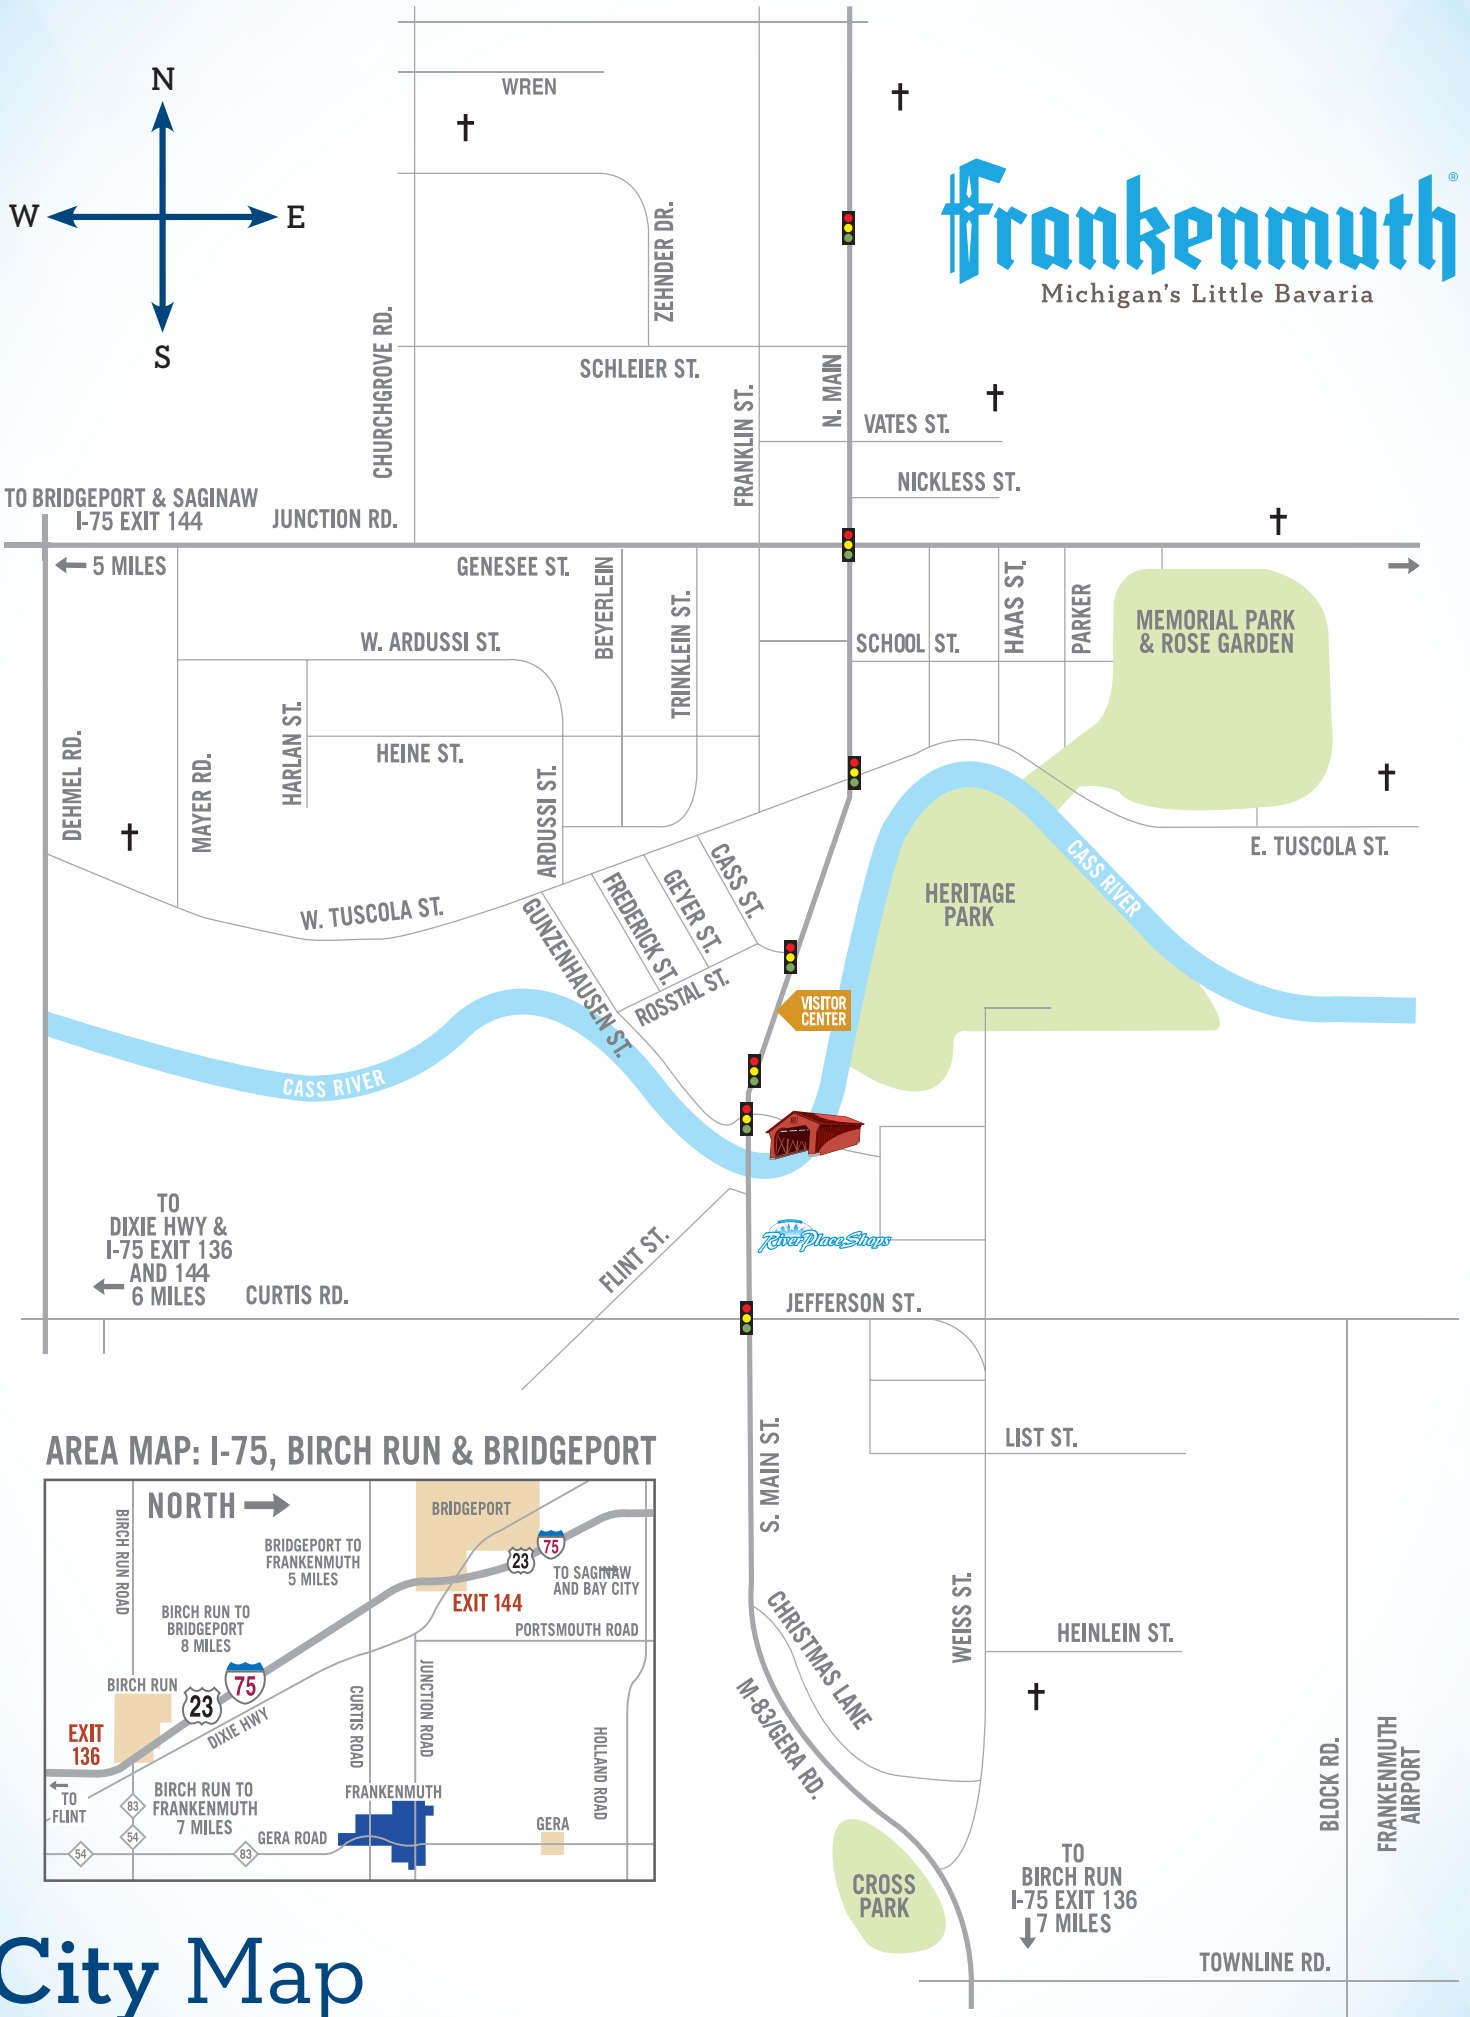

Frankenmuth

Michigan's Little Bavaria

City Map