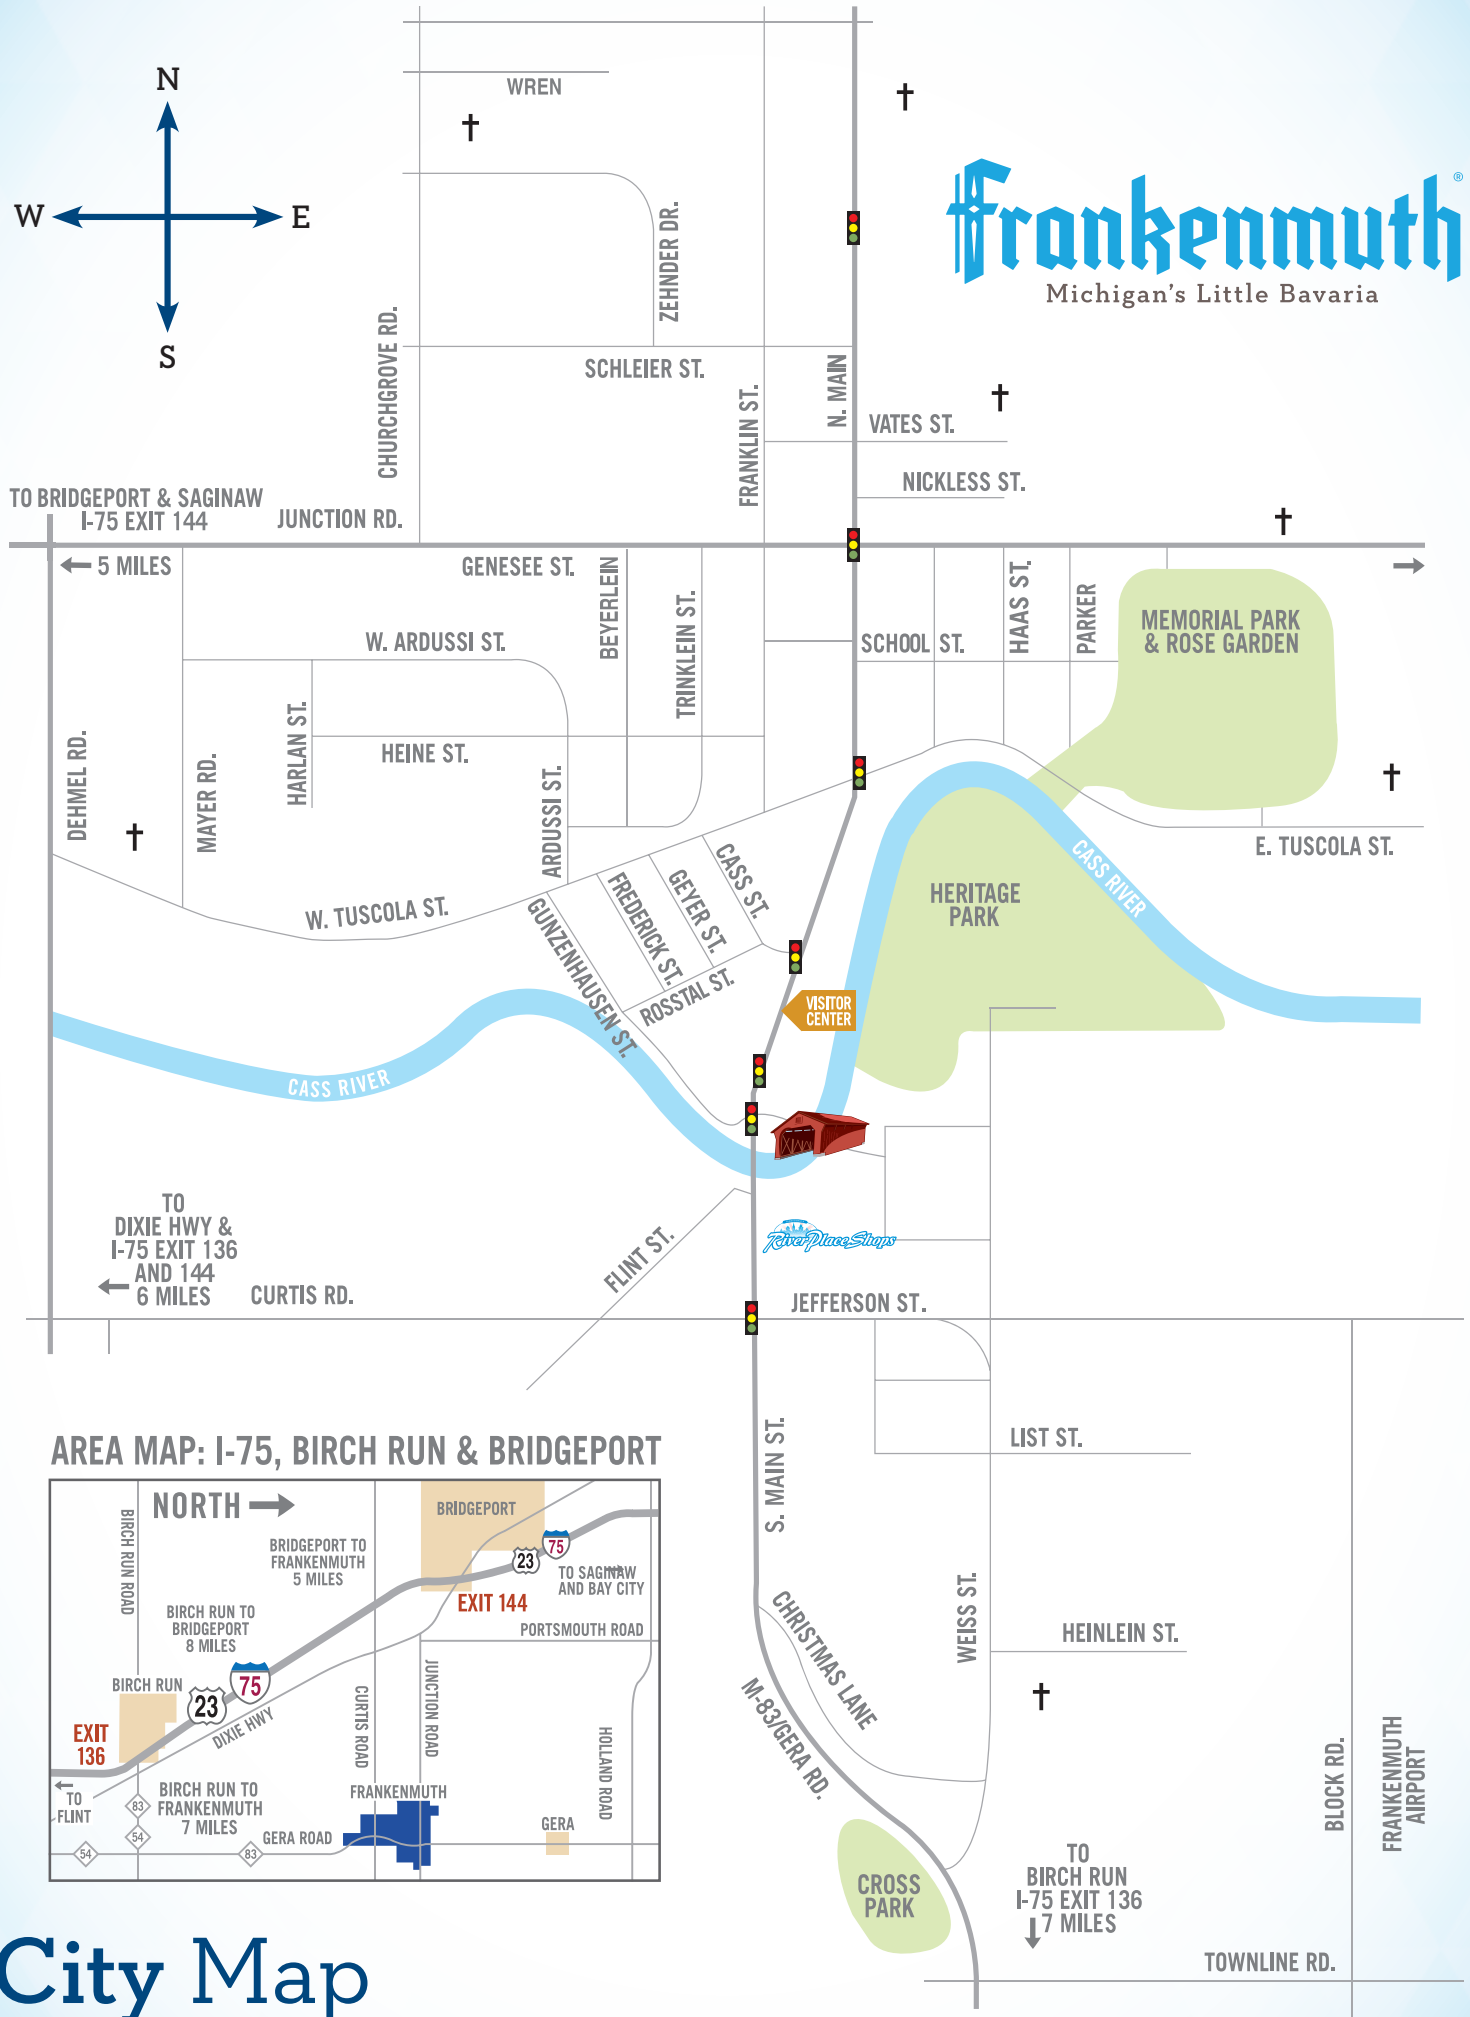

# Frankenmuth

Michigan's Little Bavaria

## AREA MAP: I-75, BIRCH RUN & BRIDGEPORT

# City Map